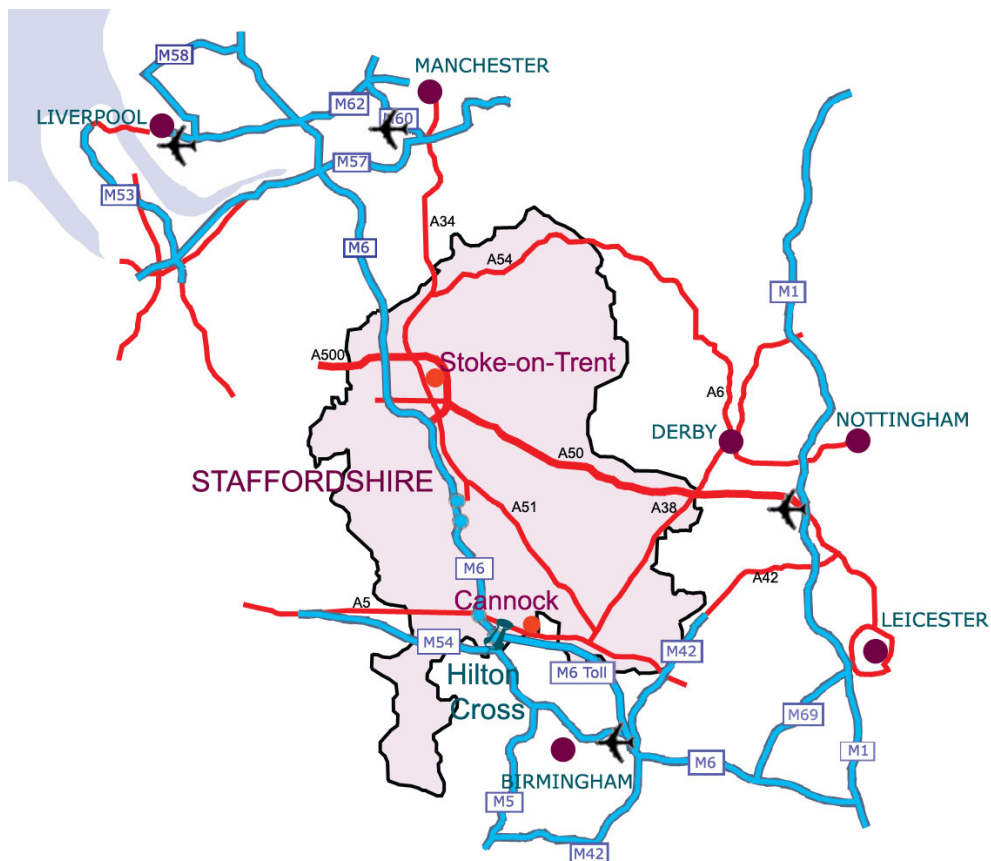

Distances to:

Cities	Birmingham	16 miles	(26 km)
	London	133 miles	(214 km)
	Manchester	65 miles	(105 km)
	Sheffield	67 miles	(108 km)
	Stoke-on-Trent	29 miles	(46 km)
Ports	Folkestone	208 miles	(307 km)
	Harwich	187 miles	(301 km)
	Hull	130 miles	(210 km)
	Southampton	142 miles	(225 km)
Airports	Birmingham	25 miles	(40 km)
	East Midlands	41 miles	(66 km)
	Manchester	58 miles	(93 km)
Motorways	M6 (Junction 10a)	2 miles	(3 km)
	M1 Junction (19)	46 miles	(75 km)