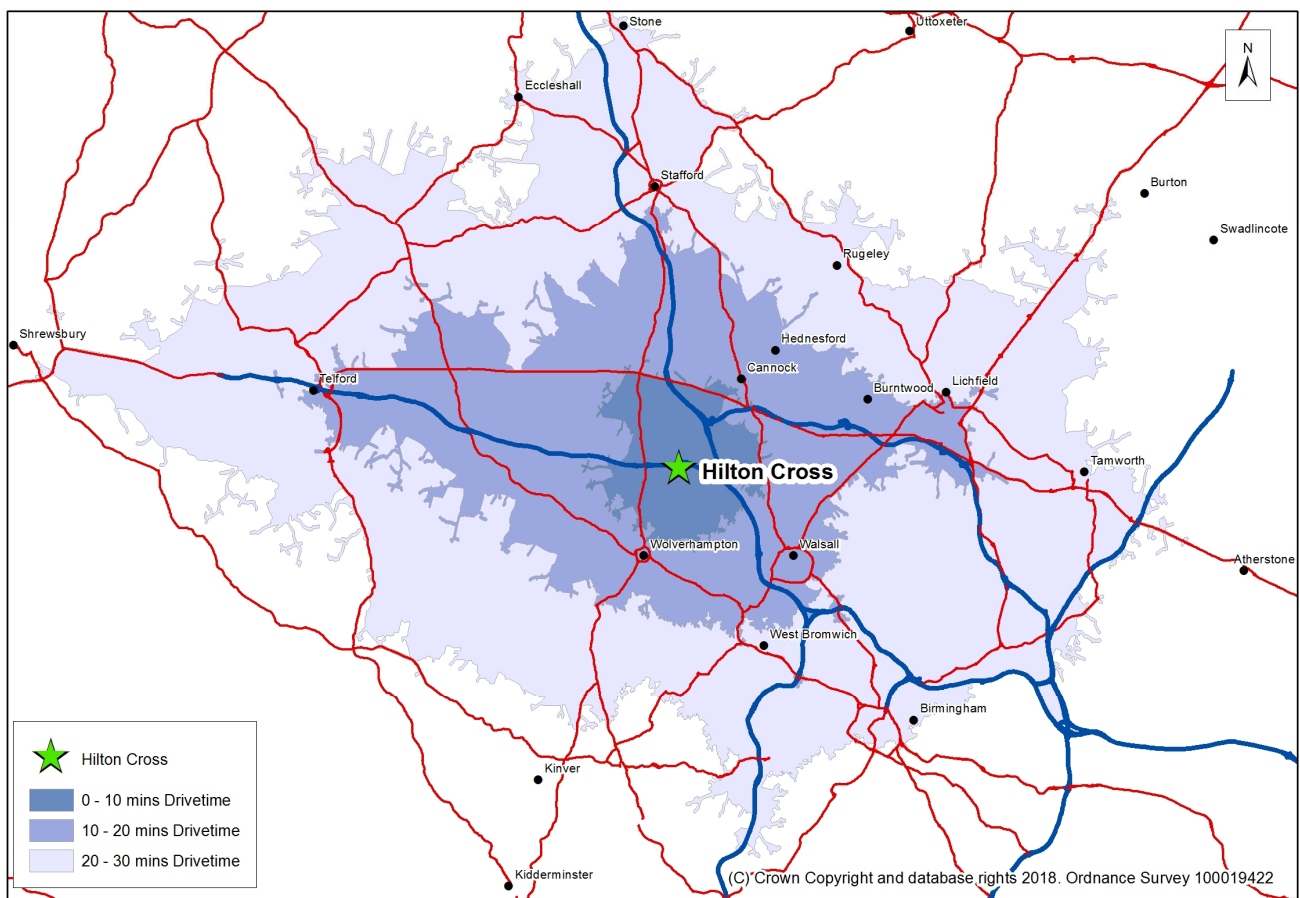

Liberty Park - Lichfield

Population of Working Age within a ten, twenty and thirty minute drive time of Liberty Park Lichfield

10 Minutes

Male				Female				Male and Female
16-29	30-44	45-64	Total 16-64	16-29	30-44	45-59	Total 16-59	Total working age
4150	4457	6661	15268	3182	4597	6729	14508	29776

20 Minutes

Male				Female				Male and Female
16-29	30-44	45-64	Total 16-64	16-29	30-44	45-59	Total 16-59	Total working age
40903	44803	68499	154205	38680	46038	70780	155498	309703

30 Minutes

Male				Female				Male and Female
16-29	30-44	45-64	Total 16-64	16-29	30-44	45-59	Total 16-59	Total working age
160986	160989	216531	538506	156415	164321	222432	543168	1081674