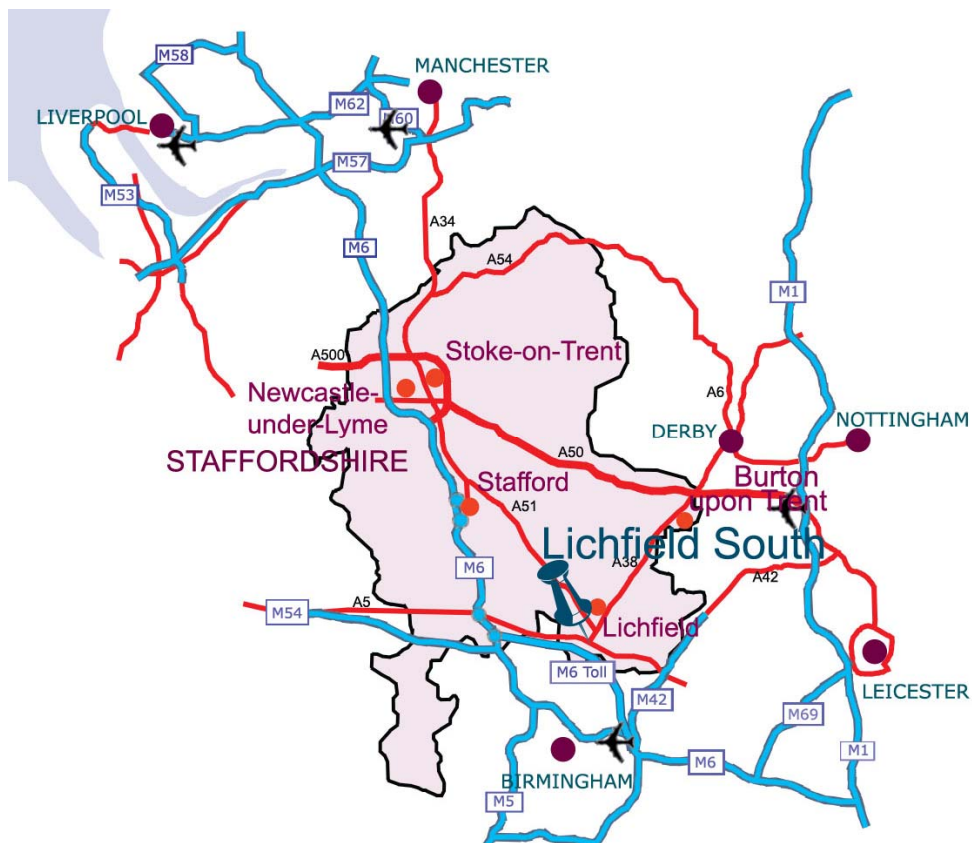

## Lichfield South — Lichfield

Sitting on the A5127 at its junction with the A5, A5148 (A38) and junction T5 of the M6 Toll, Lichfield South is a 23 acre (9.3 hectare) site has planning consent for 134,500 sq. ft. (12,500 sq. m.) of high quality, headquarters office space. This phase of the development is in addition to the existing on site which includes a 103 bedroom, Holiday Inn Express, Virgin Active Health and Racquet Club, Frankie and Benny's, McDonalds, Costa Coffee and 53,800 sq. ft. of high quality offices (5,000 sq. m.)

Distances to:

|           |                   |           |          |
|-----------|-------------------|-----------|----------|
| Cities    | Birmingham        | 18 miles  | (29 km)  |
|           | London            | 122 miles | (196 km) |
|           | Manchester        | 82 miles  | (132 km) |
|           | Sheffield         | 72 miles  | (116 km) |
|           | Stoke-on-Trent    | 40 miles  | (64 km)  |
| Ports     | Folkestone        | 203 miles | (326 km) |
|           | Harwich           | 180 miles | (290 km) |
|           | Hull              | 112 miles | (180 km) |
|           | Southampton       | 145 miles | (234 km) |
| Airports  | Birmingham        | 18 miles  | (29 km)  |
|           | East Midlands     | 33 miles  | (51 km)  |
|           | Manchester        | 75 miles  | (121 km) |
| Motorways | M1 (Junction 23a) | 30 miles  | (44 km)  |
|           | M6 (Junction 4)   | 10 miles  | (18 km)  |
|           | M6 (Junction 12)  | 23 miles  | (37 km)  |